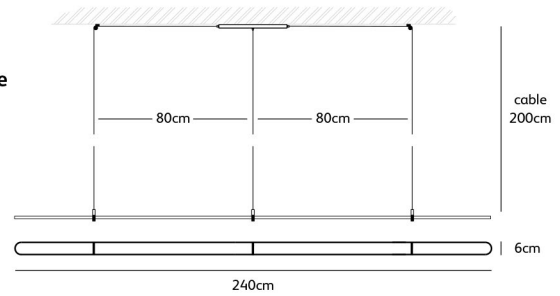

CO.160.SU 160cm

Wxdxh **160x6x1,2cm**
 Standard cable length **200cm**
 Material **translucent natural acrylic stone**
 Light source **integrated**
LED 30W / 2600K / 1420 lm
 Net. weight **1,3kg**
Dimmable driver
Dimmer not included
IP 20

CO.200.SU 200cm

Wxdxh **200x6x1,2cm**
 Standard cable length **200cm**
 Material **translucent natural acrylic stone**
 Light source **integrated**
LED 38W / 2600K / 1800 lm
 Net. weight **1,6kg**
Dimmable driver
Dimmer not included
IP 20

CO.240.SU 240cm

Wxdxh **240x6x1,2cm**
 Standard cable length **200cm**
 Material **translucent natural acrylic stone**
 Light source **integrated**
LED 46W / 2600K / 2200 lm
 Net. weight **2kg**
Dimmable driver
Dimmer not included
IP 20

CO.300.SU 300cm **NEW**

Wxdxh **300x6x1,2cm**
 Standard cable length **200cm**
 Material **translucent natural acrylic stone**
 Light source **integrated**
LED 57W / 2600K / 2700 lm
 Net. weight **2,4kg**
Dimmable driver
Dimmer not included
IP 20