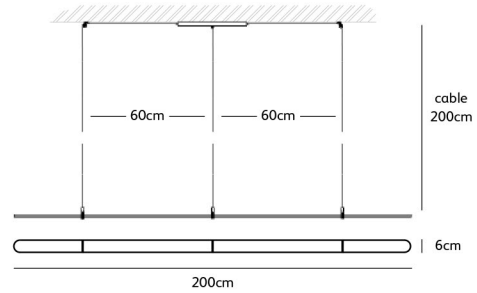

COCO

coco suspension lamp

CO.120.SU 120cm

Wxdxh **120x6x1,2cm**
 Standard cable length **200cm**
 Material **translucent natural acrylic stone**
 Light source **integrated**
LED 23W / 2600K / 1090 lm
 Net. weight **1kg**
Dimmable driver
Dimmer not included
IP 20

CO.160.SU 160cm

Wxdxh **160x6x1,2cm**
 Standard cable length **200cm**
 Material **translucent natural acrylic stone**
 Light source **integrated**
LED 30W / 2600K / 1420 lm
 Net. weight **1,3kg**
Dimmable driver
Dimmer not included
IP 20

CO.200.SU 200cm

Wxdxh **200x6x1,2cm**
 Standard cable length **200cm**
 Material **translucent natural acrylic stone**
 Light source **integrated**
LED 38W / 2600K / 1800 lm
 Net. weight **1,6kg**
Dimmable driver
Dimmer not included
IP 20

CO.300.SU 300cm **NEW**

Wxdxh **300x6x1,2cm**
 Standard cable length **200cm**
 Material **translucent natural acrylic stone**
 Light source **integrated**
LED 57W / 2600K / 2700 lm
 Net. weight **2,4kg**
Dimmable driver
Dimmer not included
IP 20