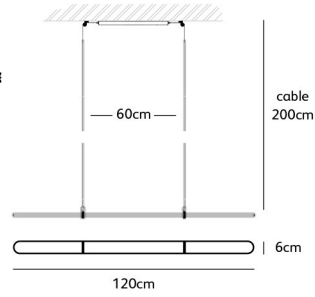

COCO

coco suspension lamp

CO.120.SU 120cm

Wxdxh **120x6x1,2cm**
 Standard cable length **200cm**
 Material **translucent natural acrylic stone**
 Light source **integrated**
LED 23W / 2600K / 1090 lm
 Net. weight **1kg**
Dimmable driver
Dimmer not included
IP 20

CO.160.SU 160cm

Wxdxh **160x6x1,2cm**
 Standard cable length **200cm**
 Material **translucent natural acrylic stone**
 Light source **integrated**
LED 30W / 2600K / 1420 lm
 Net. weight **1,3kg**
Dimmable driver
Dimmer not included
IP 20

CO.240.SU 240cm

Wxdxh **240x6x1,2cm**
 Standard cable length **200cm**
 Material **translucent natural acrylic stone**
 Light source **integrated**
LED 46W / 2600K / 2200 lm
 Net. weight **2kg**
Dimmable driver
Dimmer not included
IP 20

CO.300.SU 300cm **NEW**

Wxdxh **300x6x1,2cm**
 Standard cable length **200cm**
 Material **translucent natural acrylic stone**
 Light source **integrated**
LED 57W / 2600K / 2700 lm
 Net. weight **2,4kg**
Dimmable driver
Dimmer not included
IP 20