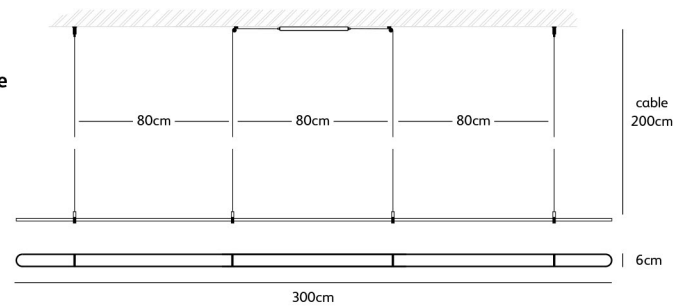

CO.160.SU 160cm

Wxdxh **160x6x1,2cm**
 Standard cable length **200cm**
 Material **translucent natural acrylic stone**
 Light source **integrated**
LED 30W / 2600K / 1420 lm
 Net. weight **1,3kg**
Dimmable driver
Dimmer not included
IP 20

CO.200.SU 200cm

Wxdxh **200x6x1,2cm**
 Standard cable length **200cm**
 Material **translucent natural acrylic stone**
 Light source **integrated**
LED 38W / 2600K / 1800 lm
 Net. weight **1,6kg**
Dimmable driver
Dimmer not included
IP 20

CO.240.SU 240cm

Wxdxh **240x6x1,2cm**
 Standard cable length **200cm**
 Material **translucent natural acrylic stone**
 Light source **integrated**
LED 46W / 2600K / 2200 lm
 Net. weight **2kg**
Dimmable driver
Dimmer not included
IP 20

CO.300.SU 300cm **NEW**

Wxdxh **300x6x1,2cm**
 Standard cable length **200cm**
 Material **translucent natural acrylic stone**
 Light source **integrated**
LED 57W / 2600K / 2700 lm
 Net. weight **2,4kg**
Dimmable driver
Dimmer not included
IP 20