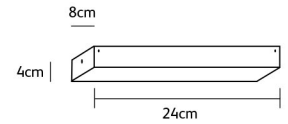

coco driver type 1 options & driverbox

Add the desired driver and driver box to your order. The standard white driver box and TRIAC driver will be added to your order if no driver box or driver is mentioned in your purchase order.

DRIVER.TRIAC   TRIAC driver
DRIVER.TYPE1   DALI/1-10V/0-10V/push on the mains driver

CO.DB.A.WH   coco driver box wxdxh = 24x8x4cm white (standard)
CO.DB.A.BL   coco driver box wxdxh = 24x8x4cm black