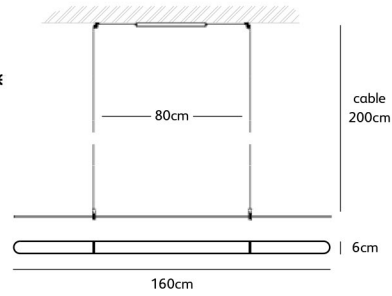

COCO

coco suspension lamp

CO.120.SU 120cm

Wxdxh **120x6x1,2cm**
 Standard cable length **200cm**
 Material **translucent natural acrylic stone**
 Light source **integrated**
LED 23W / 2600K / 1090 lm
 Net. weight **1kg**
Dimmable driver
Dimmer not included
IP 20

CO.160.SU 160cm

Wxdxh **160x6x1,2cm**
 Standard cable length **200cm**
 Material **translucent natural acrylic stone**
 Light source **integrated**
LED 30W / 2600K / 1420 lm
 Net. weight **1,3kg**
Dimmable driver
Dimmer not included
IP 20

CO.200.SU 200cm

Wxdxh **200x6x1,2cm**
 Standard cable length **200cm**
 Material **translucent natural acrylic stone**
 Light source **integrated**
LED 38W / 2600K / 1800 lm
 Net. weight **1,6kg**
Dimmable driver
Dimmer not included
IP 20

CO.300.SU 300cm **NEW**

Wxdxh **300x6x1,2cm**
 Standard cable length **200cm**
 Material **translucent natural acrylic stone**
 Light source **integrated**
LED 57W / 2600K / 2700 lm
 Net. weight **2,4kg**
Dimmable driver
Dimmer not included
IP 20